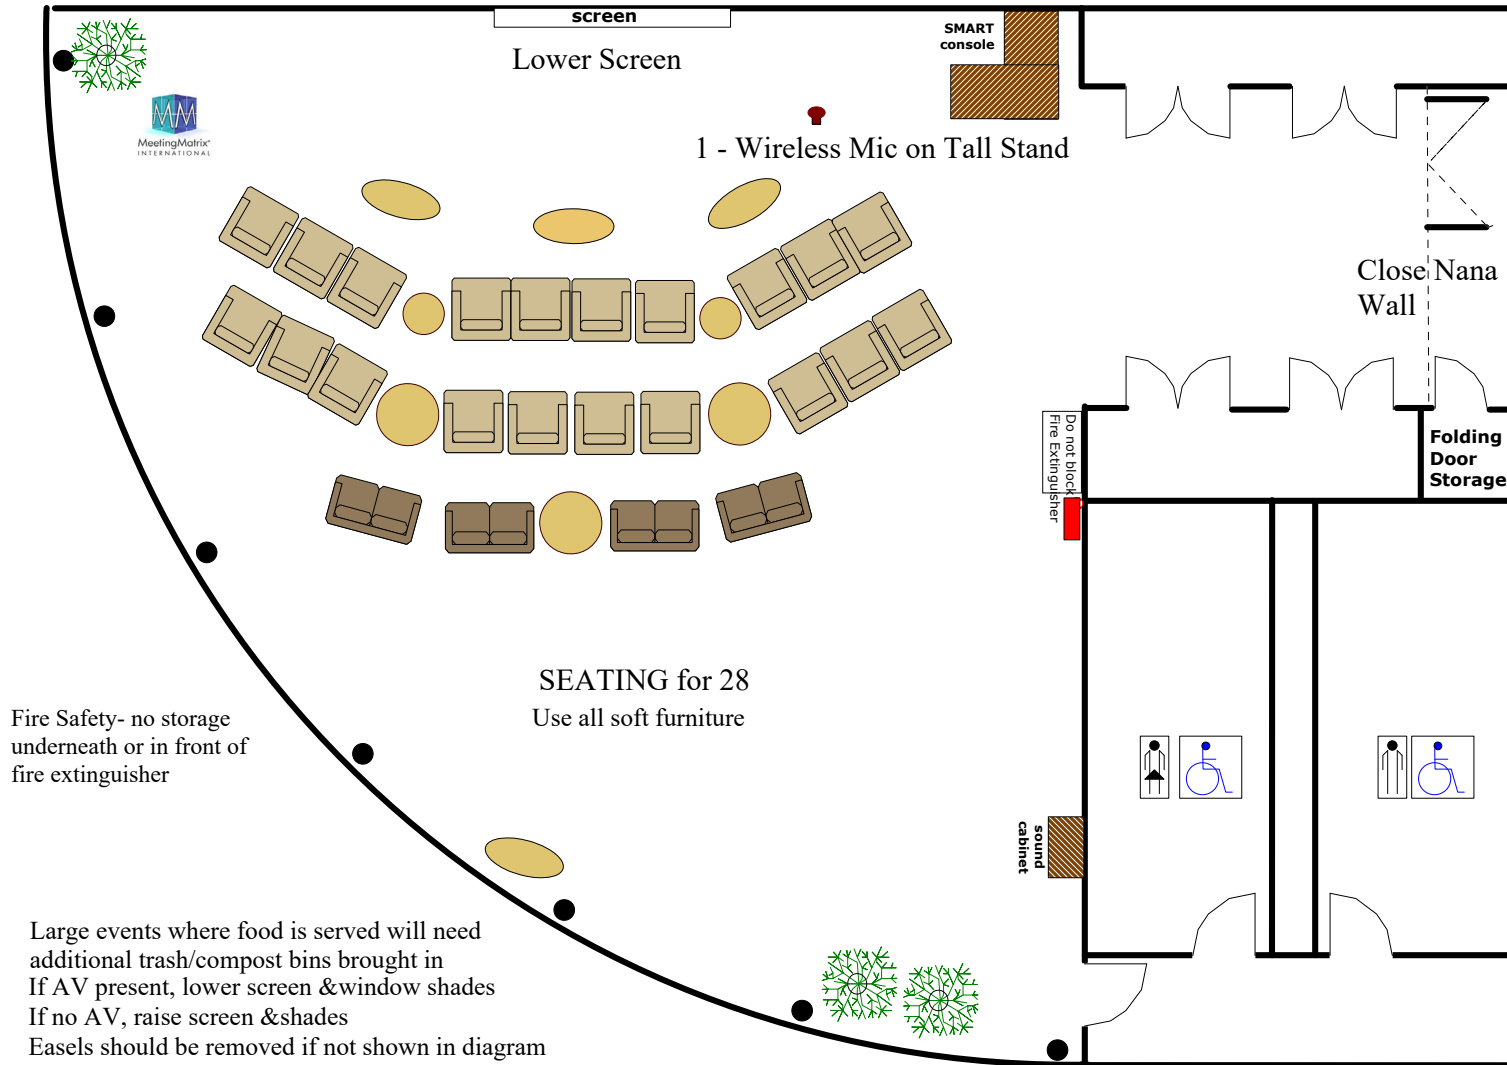

# Theatre Setup

# Willamette

Fire Safety- no storage underneath or in front of fire extinguisher

Large events where food is served will need additional trash/compost bins brought in  
 If AV present, lower screen & window shades  
 If no AV, raise screen & shades  
 Easels should be removed if not shown in diagram  
 Flip chart easels brought in should have paper, pens & be clean