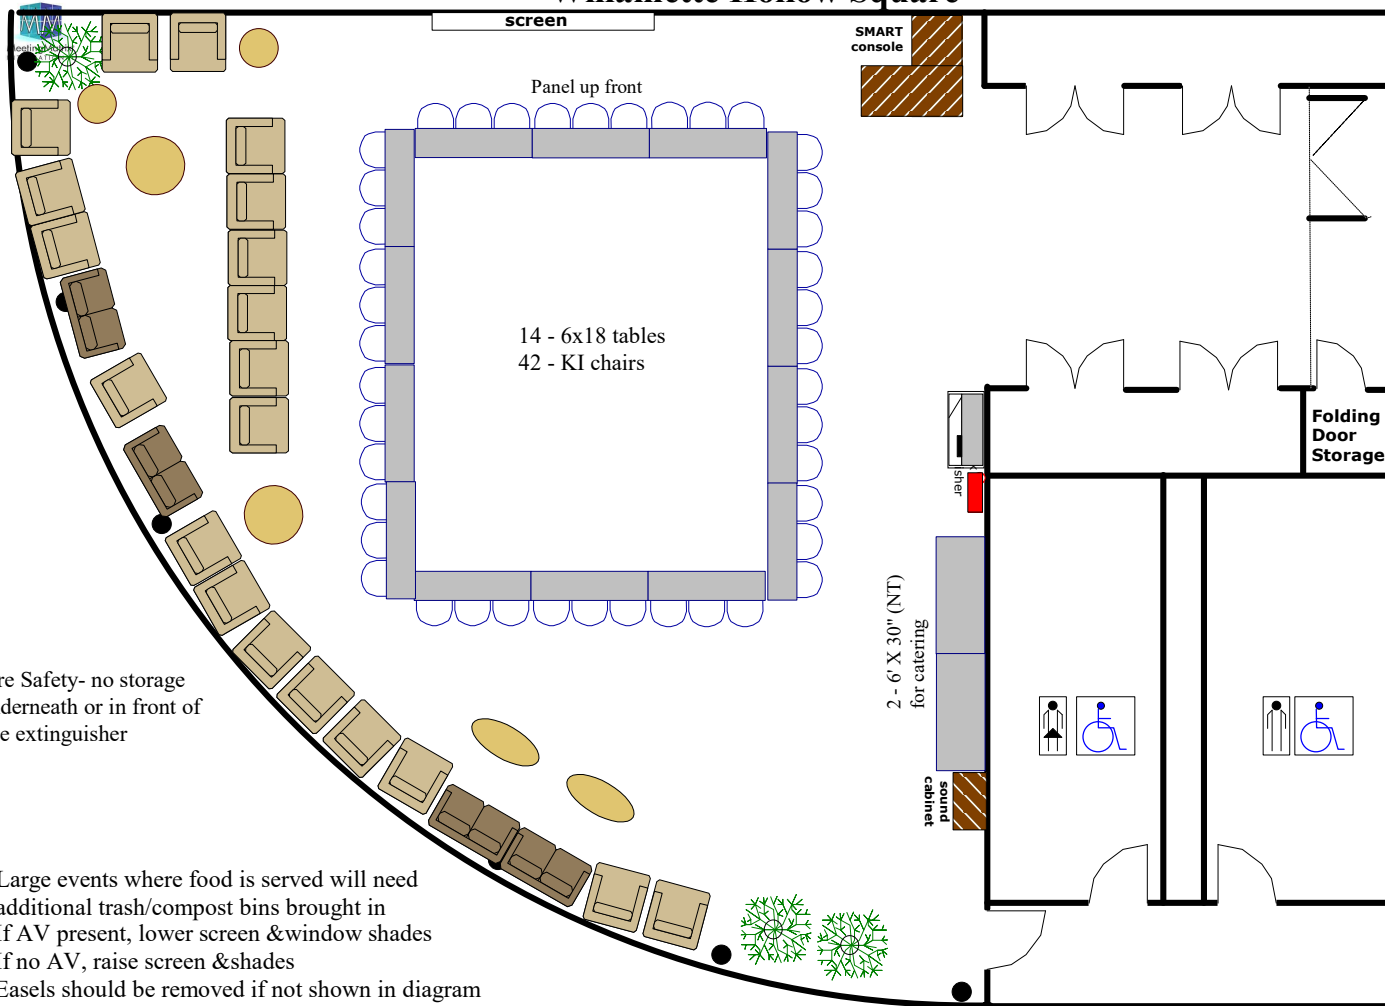

# Willamette Hollow Square

Fire Safety- no storage underneath or in front of fire extinguisher

Large events where food is served will need additional trash/compost bins brought in  
 If AV present, lower screen & window shades  
 If no AV, raise screen & shades  
 Easels should be removed if not shown in diagram  
 Flip chart easels brought in should have paper, pens & be clean