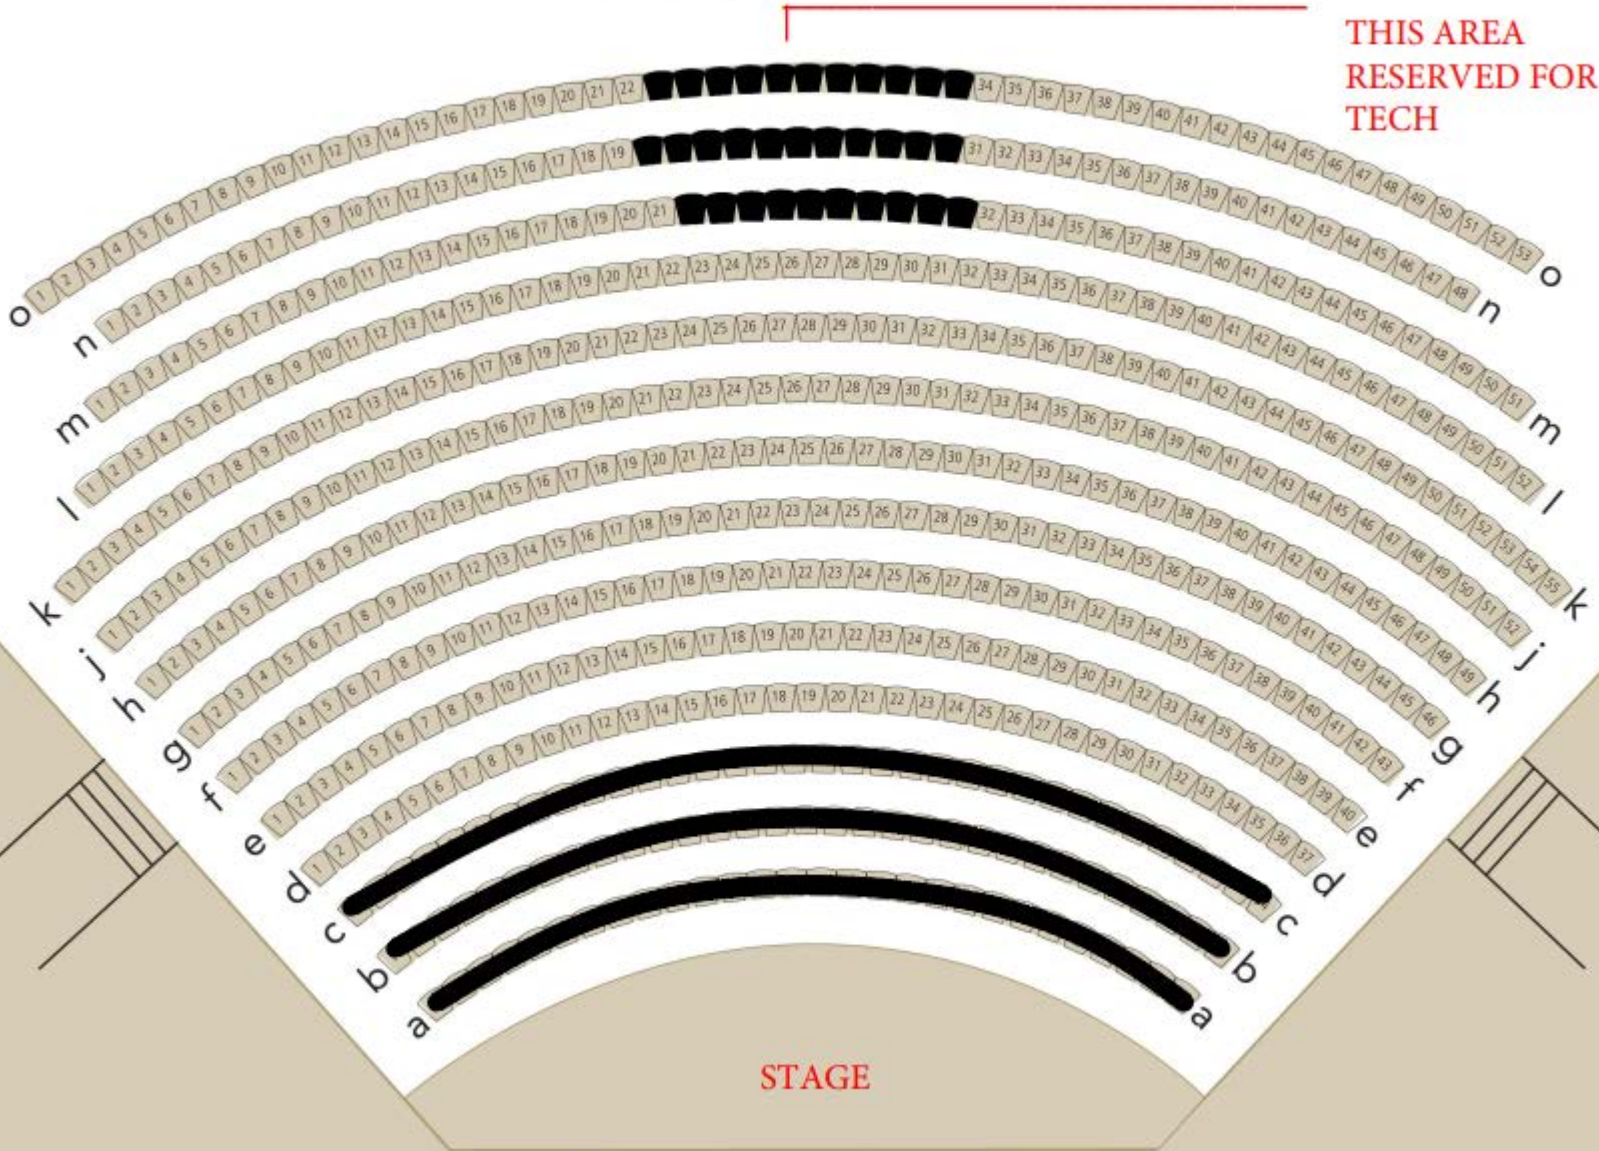

Rice Auditorium

WESTERN OREGON UNIVERSITY ON THE CORNER OF KNOX AND POWELL

THIS AREA
RESERVED FOR
TECH

STAGE