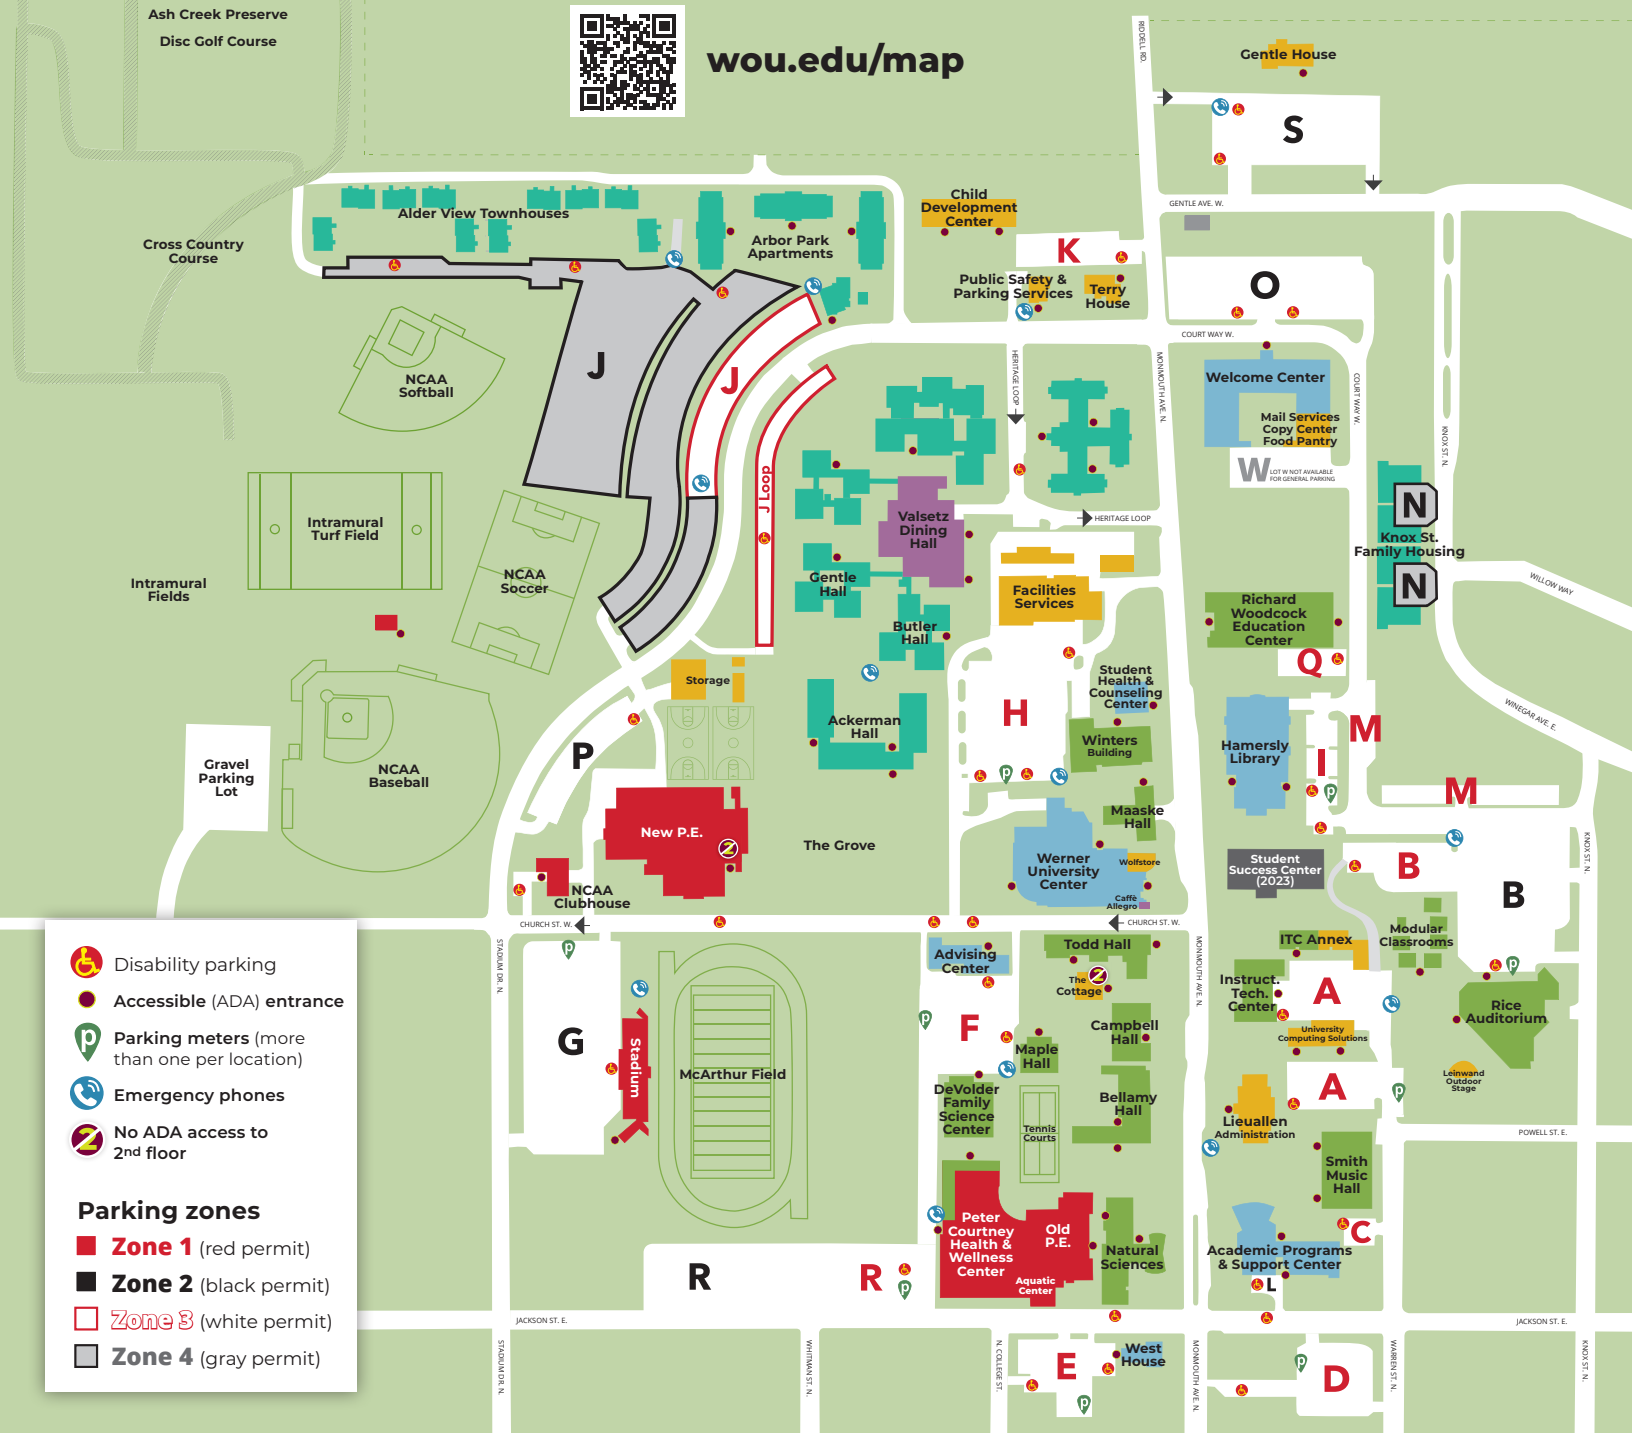

Parking: Buy a $2 day parking pass at Public Safety or in the Lieuallen Administration building. Or pick up a free guest pass from the building you're visiting.

Short term parking: Look for coin-metered spots across campus, or the 15-minute and 20-minute spots along Monmouth Ave. N. and Church St. W.

503-838-8267 • parking@wou.edu • wou.edu/parking

wou.edu/map

Athletic facilities

- Aquatic Center
- McArthur Field
- NCAA Clubhouse
- New P.E.
- Old P.E.
- Peter Courtney Health and Wellness Center

Classrooms

- Bellamy Hall
- Campbell Hall
- DeVolder Family Science Center

- Instructional Technology Center
- Maple Hall
- Maaske Hall
- Modular Classrooms
- Natural Sciences
- Peter Courtney Health and Wellness Center
- Rice Auditorium
- Richard Woodcock Education Center
- Smith Music Hall
- Winters (Math/Nursing)

Food service

- Caffè Allegro
- Valsetz Dining Hall

Residence halls

- Ackerman Hall
- Alder View Townhouses
- Arbor Park Apartments
- Barnum Hall
- Butler Hall
- Gentle Hall
- Heritage Hall
- Knox St. Family Housing
- Landers Hall

Student support

- Academic Programs & Support Center
- Advising Center
- Hammersly Library
- Student Health & Counseling Center
- Welcome Center
- Werner University Center
- West House

Other

- Child Development Center
- Copy Center

- The Cottage
- Facilities Services
- Food Pantry
- Gentle House
- Leinwand Outdoor Stage
- Lieuallen Administration
- Mail Services
- Parking Services
- Public Safety
- Terry House
- University Computing Services
- Wolfstore