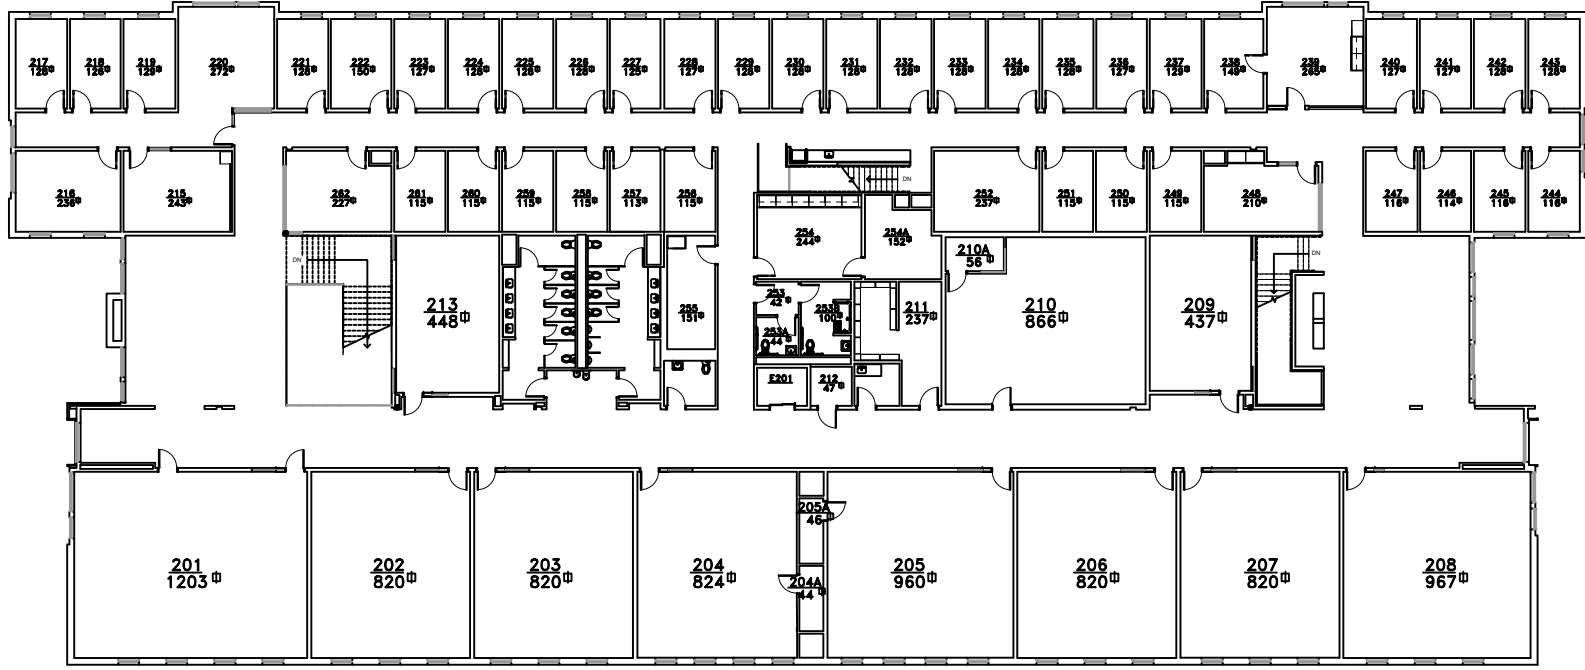

RICHARD WOODCOCK EDUCATION CENTER
1st FLOOR

DATE: 11/28/2016

SCALE: 1/32" = 1'-0"

RICHARD WOODCOCK EDUCATION CENTER
2nd FLOOR

DATE: 11/28/2016
SCALE: 1/32" = 1'-0"