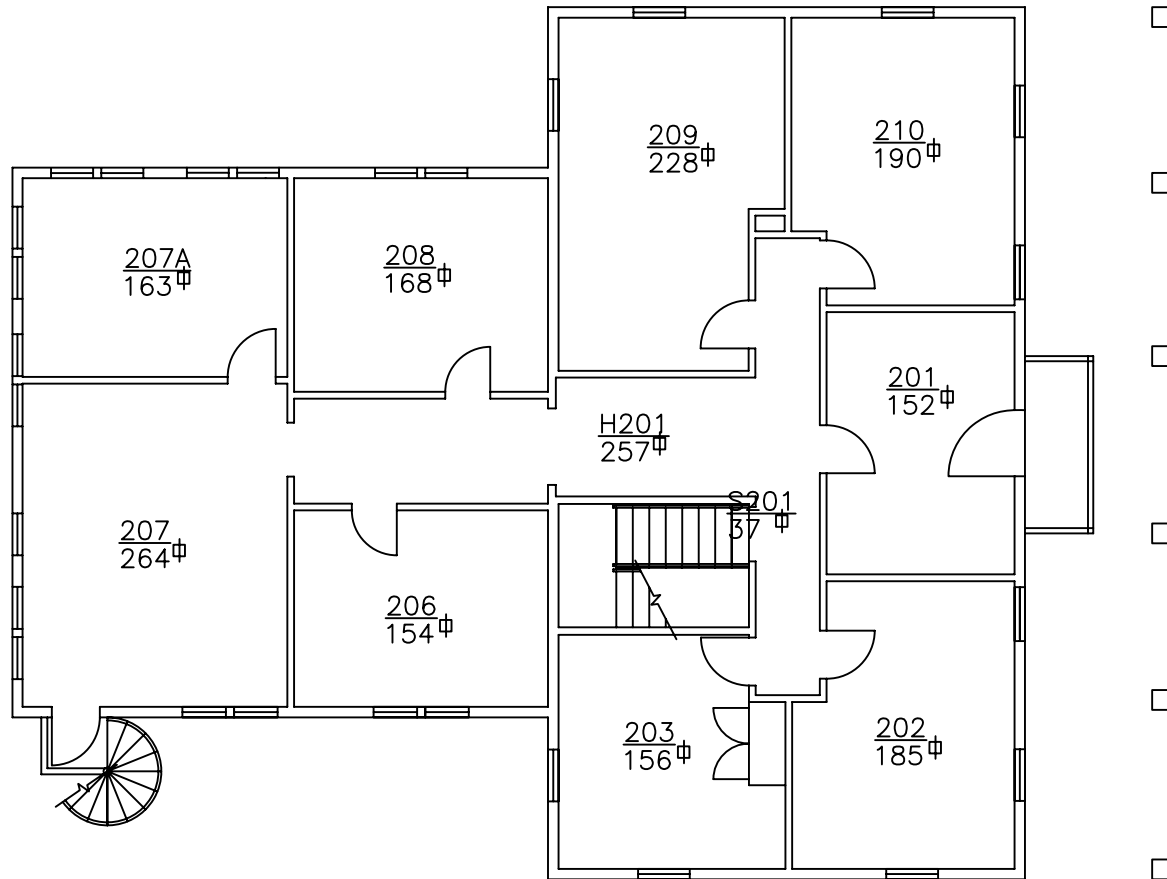

WEST HOUSE
1ST FLOOR
SCALE: 3/32" = 1'-0"

WEST HOUSE
2ND FLOOR
SCALE: 3/32" = 1'-0"