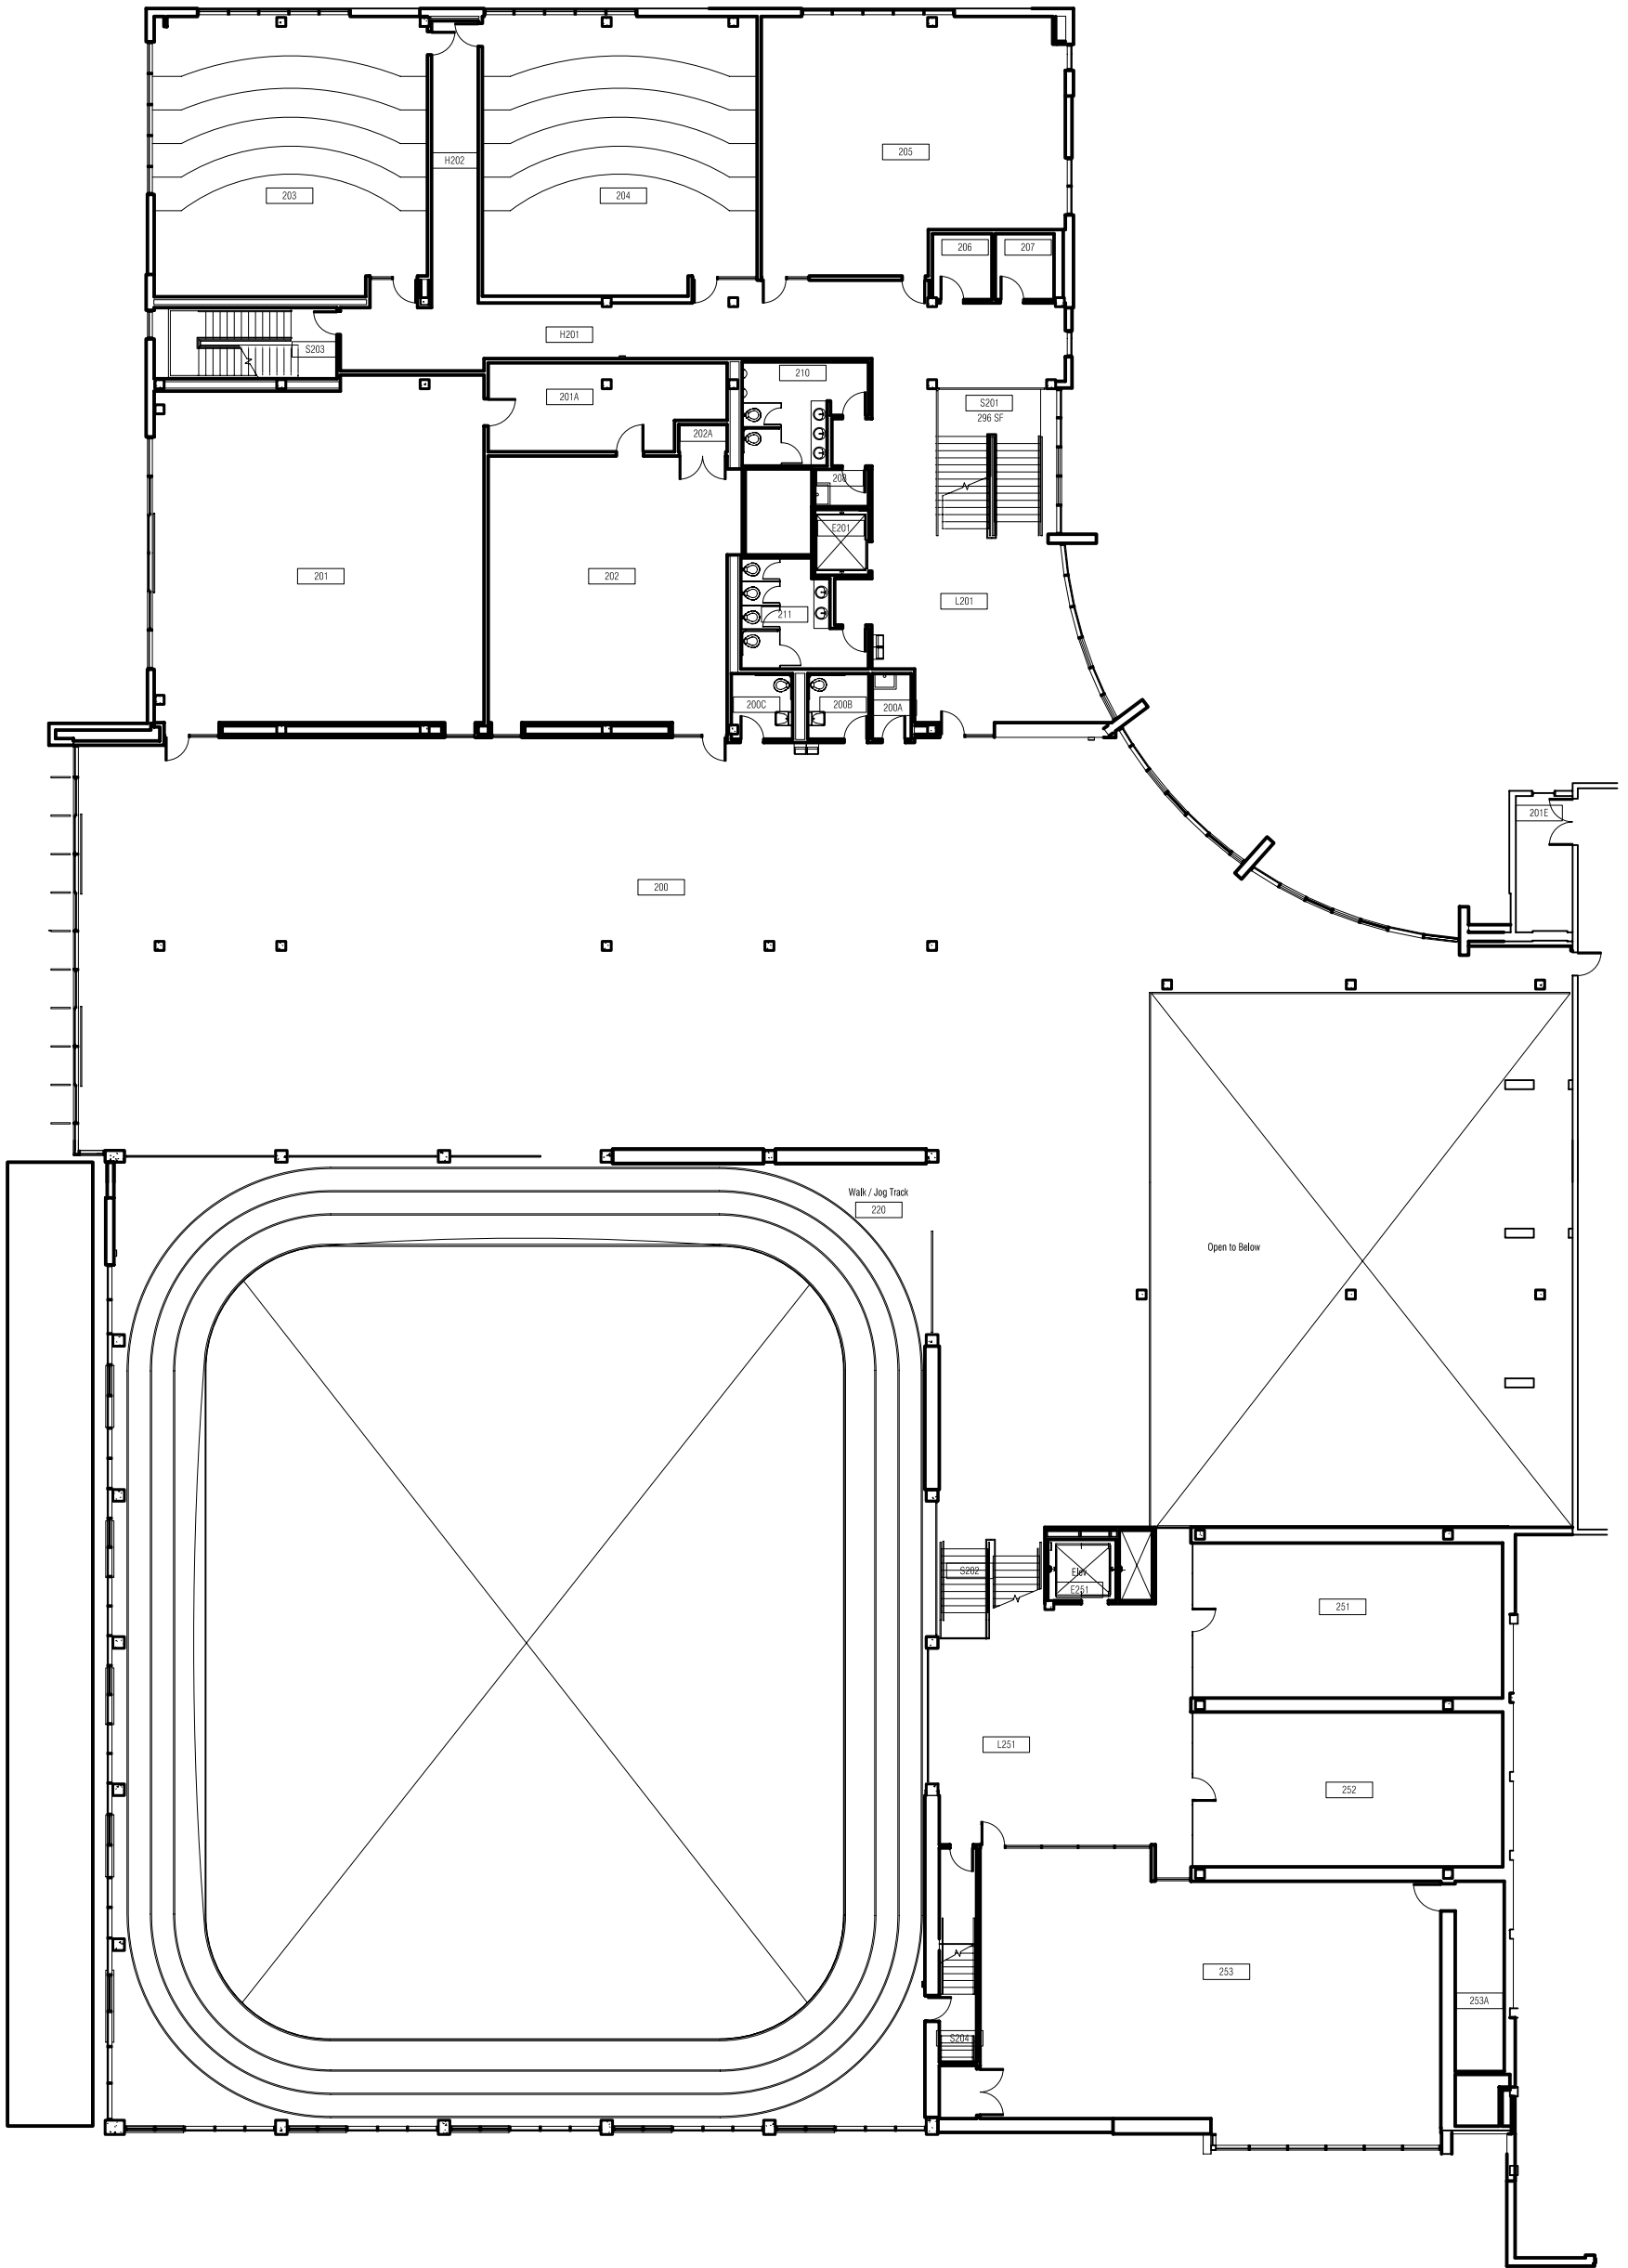

WESTERN OREGON UNIVERSITY
HEALTH & WELLNESS CENTER
1 LEVEL AND FOOTBALL AREAS

WESTERN OREGON UNIVERSITY
 HEALTH & WELLNESS CENTER
 2 AND 2.5 FLOOR LEVELS

WESTERN OREGON UNIVERSITY
HEALTH & WELLNESS CENTER
1.5, POOL AND 3RD FLOOR LEVELS