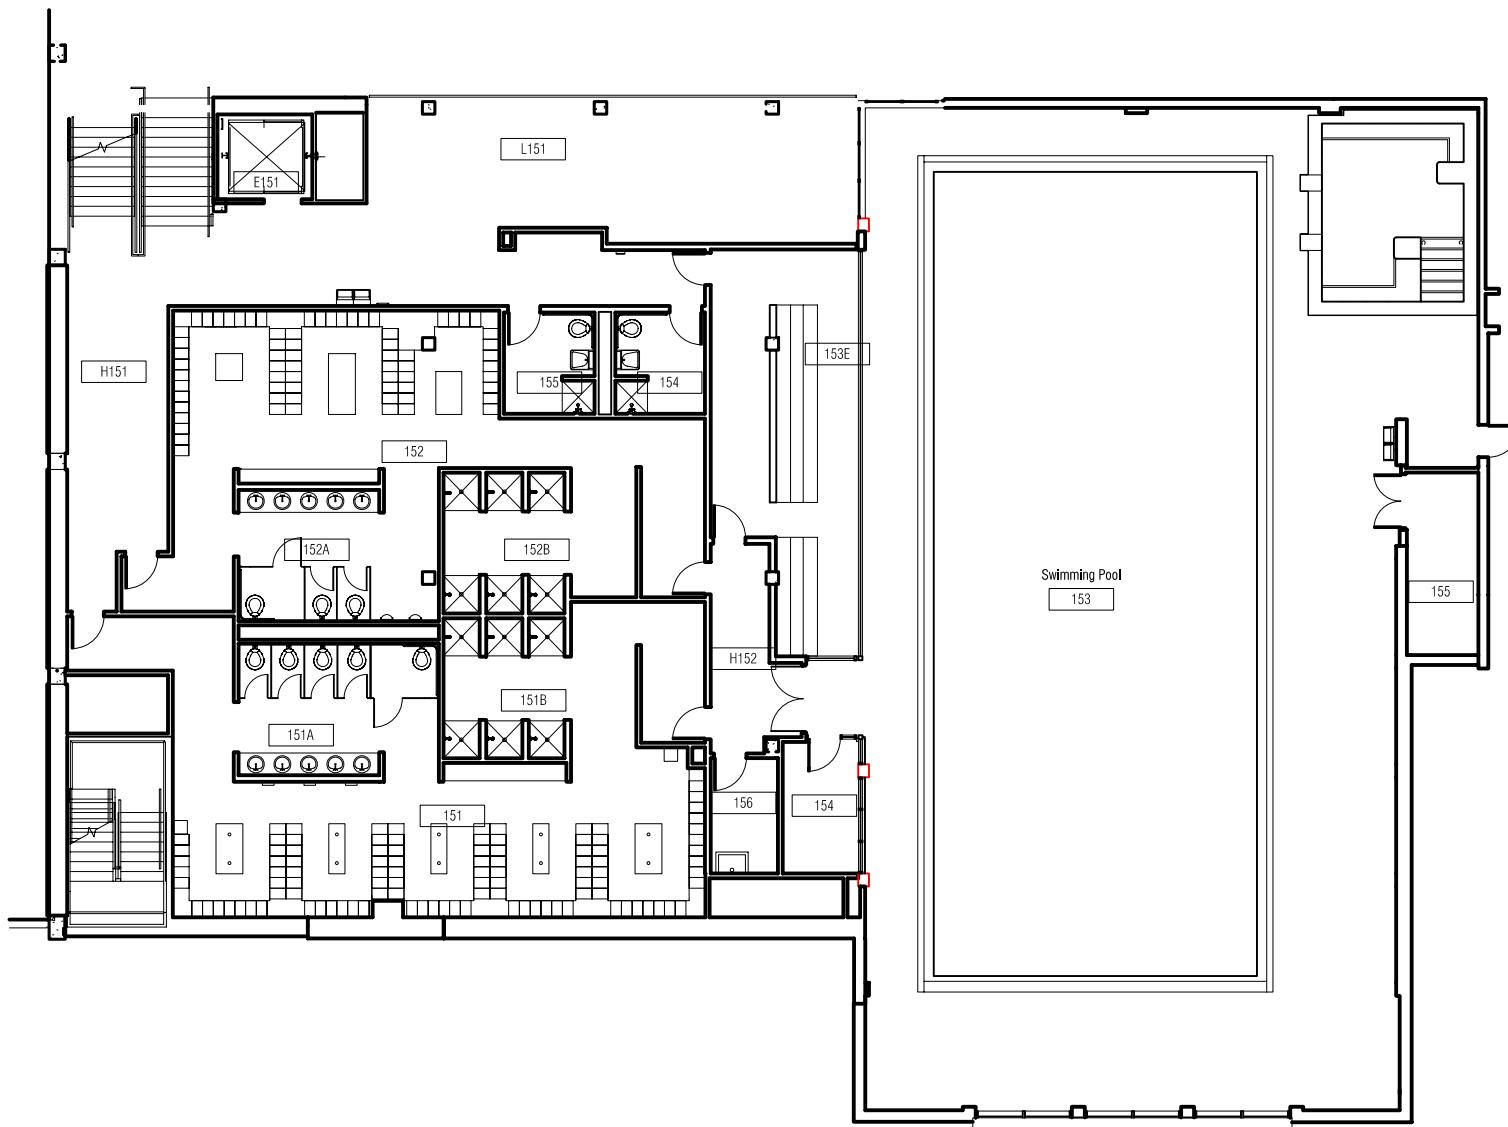

WESTERN OREGON UNIVERSITY
HEALTH & WELLNESS CENTER
1 LEVEL AND FOOTBALL AREAS

WESTERN OREGON UNIVERSITY
 HEALTH & WELLNESS CENTER
 2 AND 2.5 FLOOR LEVELS

WESTERN OREGON UNIVERSITY
HEALTH & WELLNESS CENTER
1.5, POOL AND 3RD FLOOR LEVELS