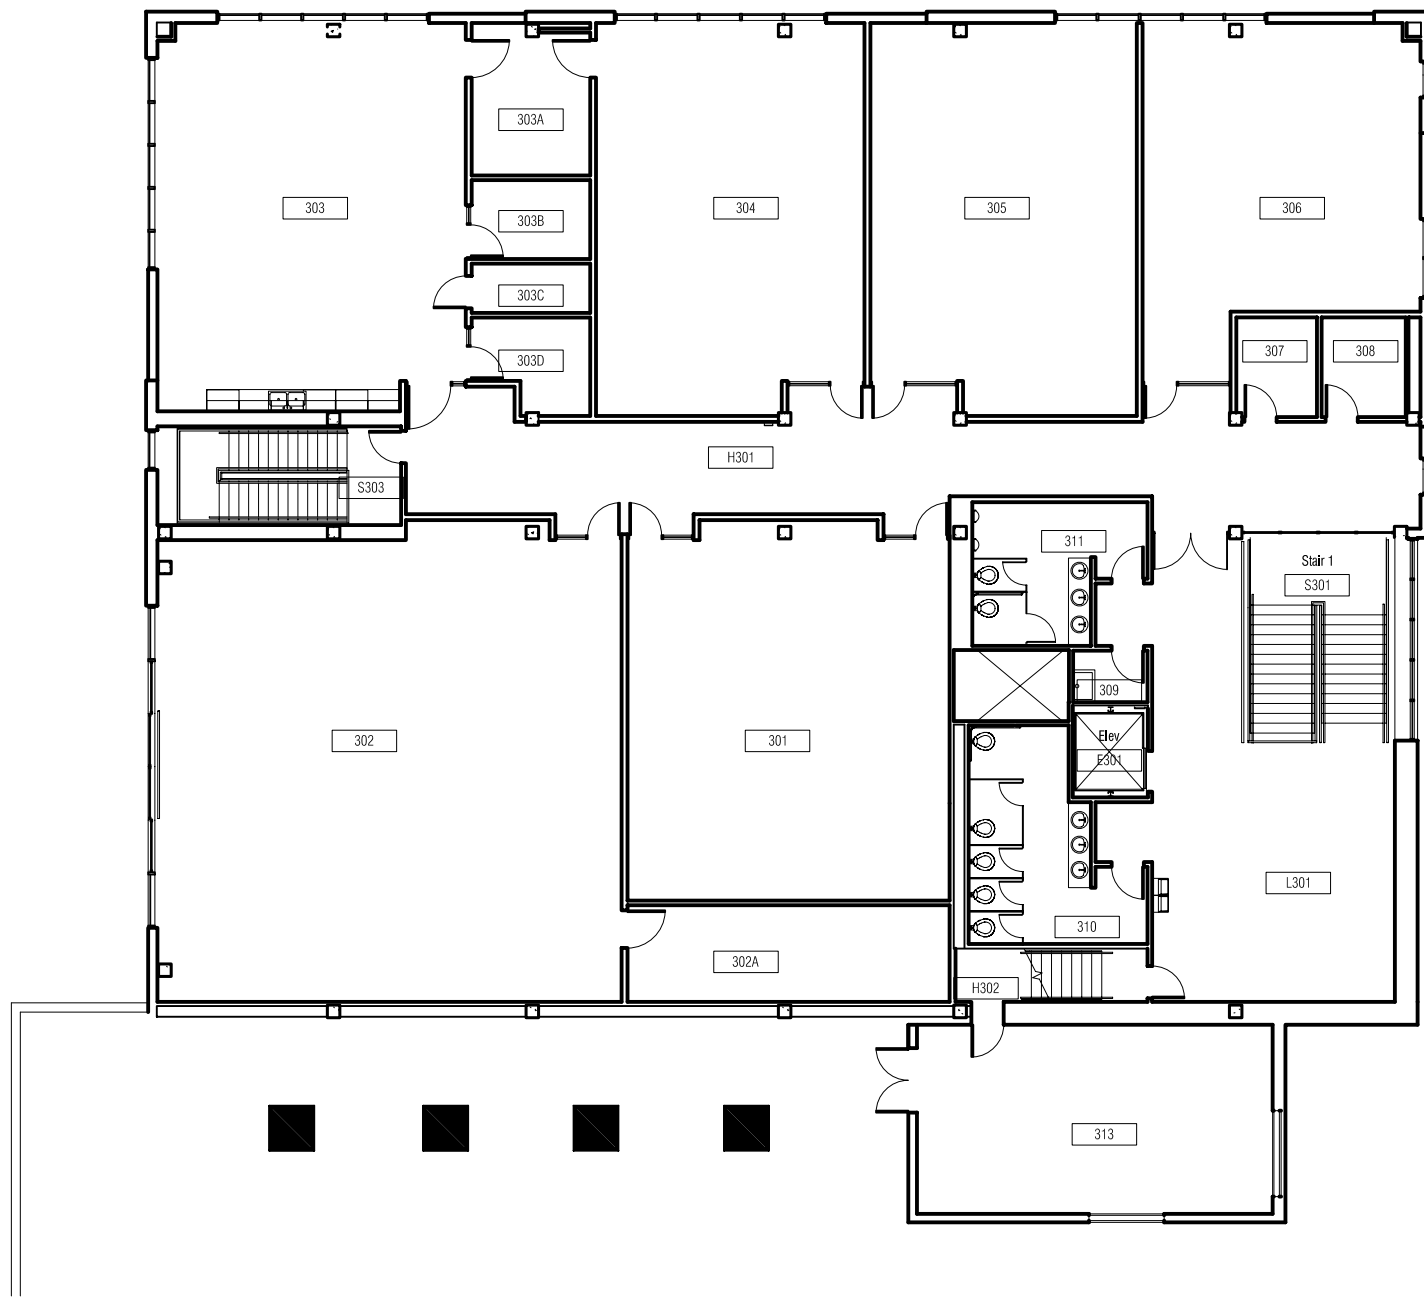

WESTERN OREGON UNIVERSITY
HEALTH & WELLNESS CENTER
1 LEVEL AND FOOTBALL AREAS

WESTERN OREGON UNIVERSITY
 HEALTH & WELLNESS CENTER
 2 AND 2.5 FLOOR LEVELS

WESTERN OREGON UNIVERSITY
HEALTH & WELLNESS CENTER
1.5, POOL AND 3RD FLOOR LEVELS