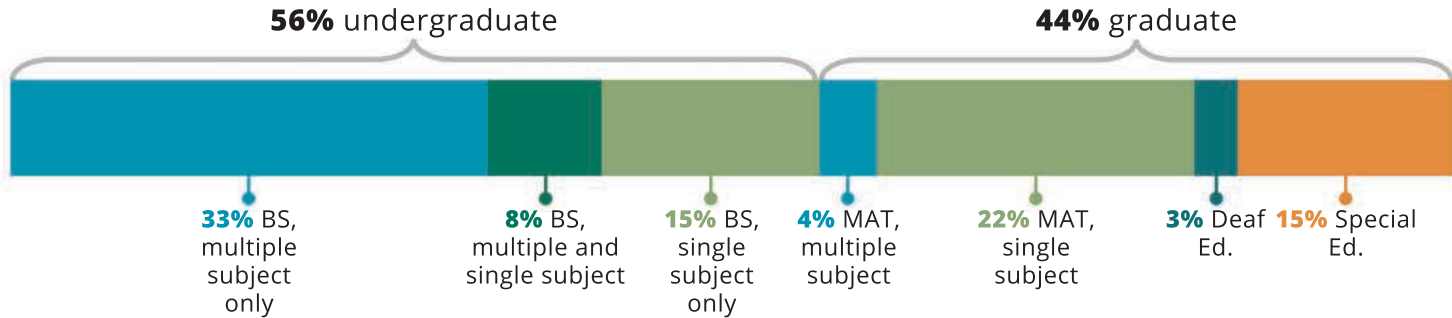

Educator Preparation INITIAL LICENSURE PROGRAMS

2018 - 2019

194 TEACHER CANDIDATES

FROM MULTIPLE PROGRAMS

63 (25%) Received ESOL Endorsements

MAKING A DIFFERENCE

THROUGHOUT OREGON

30 districts

82 schools

3,143 students taught

Western Oregon UNIVERSITY