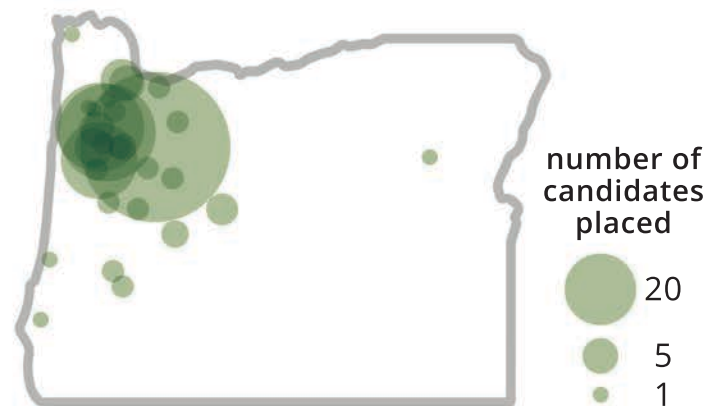

Educator Preparation INITIAL LICENSURE PROGRAMS

2018 - 2019

194 TEACHER CANDIDATES

FROM MULTIPLE PROGRAMS

63 (25%) Received ESOL Endorsements

MAKING A DIFFERENCE

THROUGHOUT OREGON

30 districts

82 schools

3,143 students taught

Western Oregon UNIVERSITY