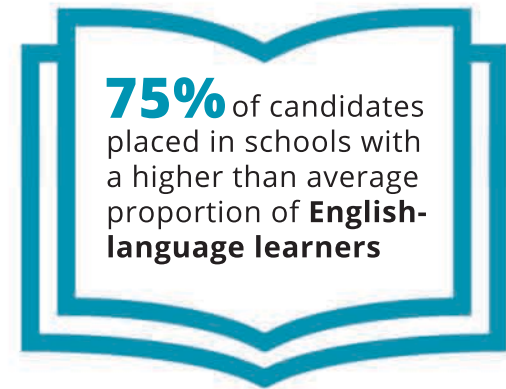

Educator Preparation INITIAL LICENSURE PROGRAMS

2018 - 2019

194 TEACHER CANDIDATES

FROM MULTIPLE PROGRAMS

63 (25%) Received ESOL Endorsements

MAKING A DIFFERENCE

THROUGHOUT OREGON

30 districts

82 schools

3,143 students taught

Western Oregon UNIVERSITY