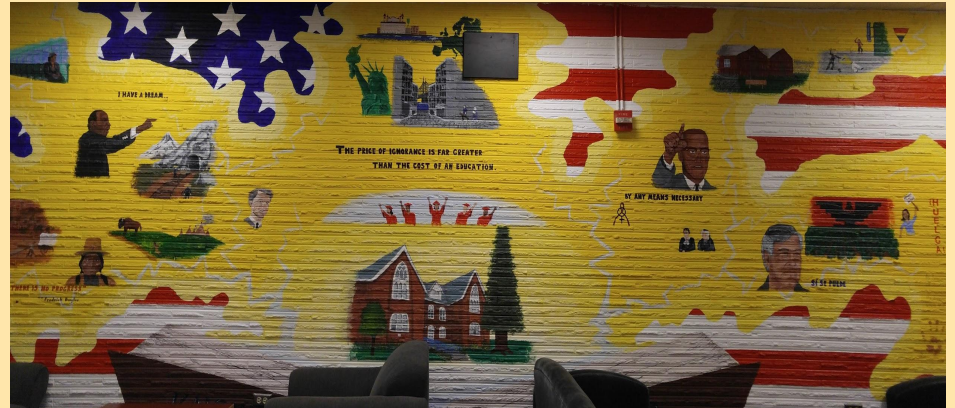

BESIDE BOOKSTORE & BY ELEVATOR

SUMMIT

2ND FLOOR NORTH ENTRANCE

2 FLOOR LOUNGE

OUTSIDE WILLAMETTE

KLAMATH

OUTSIDE WILLAMETTE AND KLAMATH

INSIDE WILLAMETTE

CHURCH STREET STAIRWELL

CAFFE ALLEGRO

1ST FLOOR

WEST LOBBY

OUTSIDE ABBY'S HOUSE

COMPUTER LAB

ALLEN, MARION &
MAYNARD, MARY
1960s
Mosaic, 12 x 18 inches
Gift of the artist's family
to the University of
Maryland, 1980