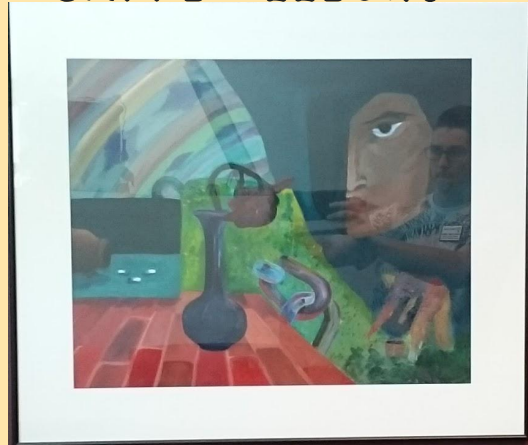

Art

in the

Werner University Center

2ND FLOOR

EAST ENTRANCE

EAST ENTRANCE

NEAL W. WERNER
1-17-53 8-10-88
"WITH NEAL, THE STUDENTS
ALWAYS CAME FIRST."

EAST STAIRWELL

CHURCH STREET STAIRWELL

CAFFE ALLEGRO

1ST FLOOR

WEST LOBBY

OUTSIDE ABBY'S HOUSE

COMPUTER LAB

ALLEN, MARION &
MAYNARD, MARY
1960s
Mosaic, 12 x 18 inches
Gift of the artist's family
to the University of
Maryland, 1980